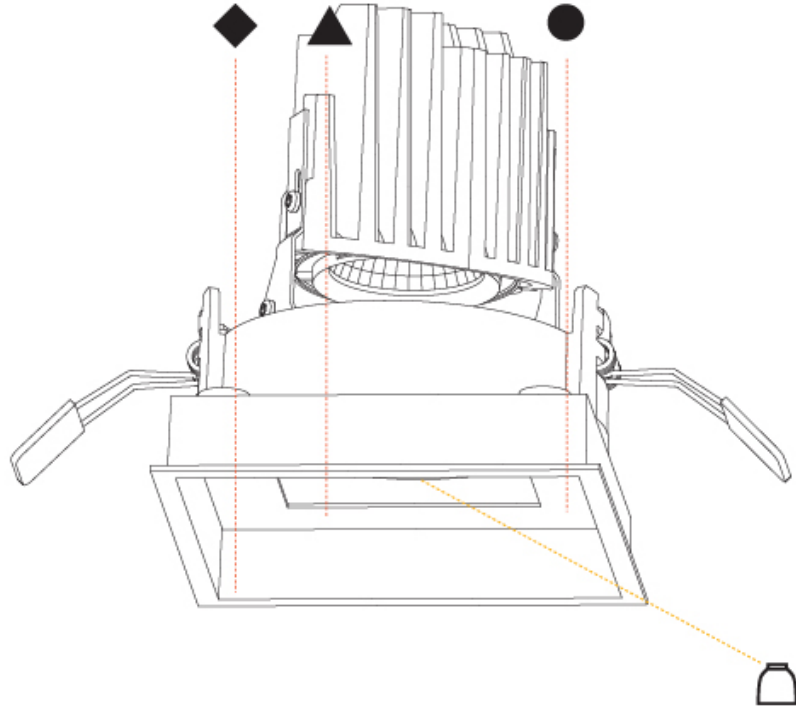

BIONIQ SQUARE DEEP COMFORT RECESSED

A35371-

For Color / Finish Chart & Symbology see Appendix or product page downloadable area.

	27K	35K	30K	40K	°K
Color Temperature	2700K	3500K	3000K	4000K	
Reflector	20	40	60		
	20°	40°	60°		

ORDER-EXAMPLE: **◆ ▲ ● °K ▭**
L3XXXX- 02 02 02 30K 20
Black Black Black 3000K 20°