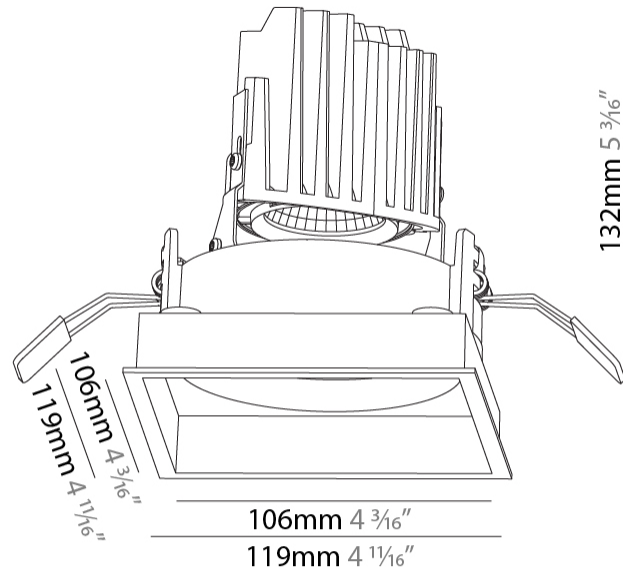

PHYSICAL

Shape: Square
Length (mm): 119
Length (in): 4 11/16
Width (mm): 119
Width (in): 4 11/16
Depth (mm): 132
Depth (in): 5 3/16
Ceiling Thickness (mm): 10 / 12.5 / 15
Ceiling Thickness (in): 3/8 or 1/2 or 9/16
Min. Recessing Depth (mm): 150
Min. Recessing Depth (in): 5 7/8
Light Distribution: Adjustable / Downlight
Weight (kg): 0.542
Weight (lbs): 1.2
Fixture Finish: SSR / BKV / CWI / CRY / HAB / UFT / ITA / RUA / FTG / MYG / LOD / PUS / FRO / FUP / KIA / POP / BLS / SPG / MEY / GOH / GUM / CHC / COM / ABZ / JAG / OBR / MOS / ROR
Fixture Material: Aluminum Die Cast
Cut-out Measurements: 114mm / 4 1/2" x 114mm / 4 1/2"

ELECTRICAL

Lamp Type: LED
Input Wattage (W): 16.5
Total Output Wattage (W): 14
Dimming: Tri-Mode (Non-Dimming and Phase Dimming (120Vac only) and 0-10V Dimming)
Driver Included: No
Driver Location: Recessed Housing
Driver Type: Constant Current - Universal
Driver Class: Class 2
Housing: See components
Input Voltage (V): 120 - 277
Constant Current (MA): 500

LED

Number of LEDs: 1
Color Temperature (°K): 2700 / 3000 / 3500 / 4000
Max. Delivered Lumen (lm): 940 / 980 / 1029 / 1050
Nominal Lumen (lm): 1386 / 1438 / 1511 / 1542
CRI: >90 CRI
Lamp Life (hrs): 50000

OPTICAL

Reflector: 20 / 40 / 60
Adjustability: Rotational 355°; Tilt 30°

RATINGS AND CERTIFICATIONS

Certified By: Certified for North American Standards
IP rating: IP20